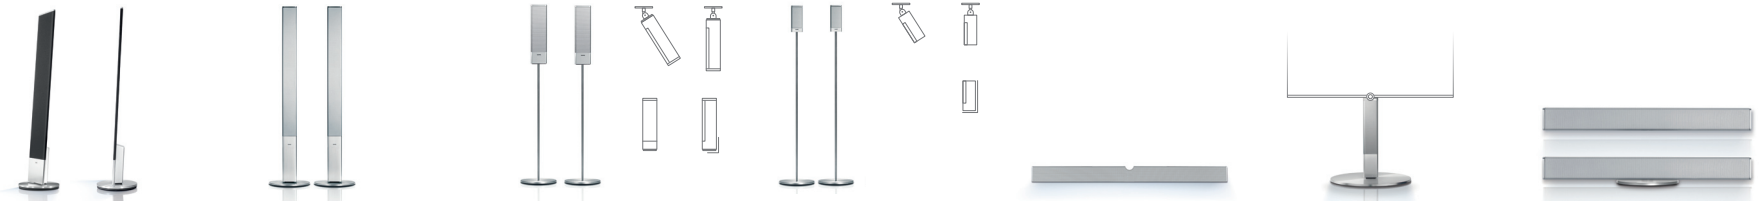

Individual Sound Speaker

Individual Stand Speaker SL   Stand Speaker   Universal Speaker   Satellite Speaker   Stereospeaker | 40/46 Sound   Center Floor Stand | 40-55   Centerspeaker | Compose

Housing							
Colours	High Gloss White	High Gloss White	High Gloss White	High Gloss White	I 40: High Gloss White	Aluminium Silver	High Gloss White
Article number, EAN	69204U00, 4011880114356	66202U00, 4011880112055	68205U00, 4011880111935	66201U00, 4011880112062	69206U00, 4011880115971	67207B00, 4011880094757	66209U00, 4011880112079
	Aluminium Silver	Aluminium Black	Aluminium Black	Aluminium Black	I 40: Aluminium Black	Aluminium Black	Aluminium Black
	69204B00, 4011880114332	66202L10, 4011880111881	68205W00, 4011880109512	66201L00, 4011880085199	69206L00, 4011880115964	67207L00, 4011880094764	66209L00, 4011880090711
		Aluminium Silver	Aluminium Silver	Aluminium Silver	I 40: Aluminium Silver		Aluminium Silver
		66202B10, 4011880111898	68205T00, 4011880104616	66201B00, 4011880085205	69206B00, 4011880115957		66209B00, 4011880090704
					I 46: High Gloss White		
					69207U00, 4011880116008		
					I 46: Aluminium Black		
					69207L00, 4011880115995		
					I 46: Aluminium Silver		
					69207B00, 4011880115988		
Insets							
Colours and materials	Aluminium Silver, High Gloss Black, Chrome Ripped, Chrome Micro, Metallised Chrome, Ebony, Light Oak + individual colour preference on request	Aluminium Silver, High Gloss Black, Chrome Ripped, Chrome Micro, Metallised Chrome, Ebony, Light Oak + individual colour preference on request	Aluminium Silver, High Gloss Black, Chrome Ripped, Chrome Micro, Metallised Chrome, Ebony, Light Oak + individual colour preference on request	Aluminium Silver, High Gloss Black, Chrome Ripped, Chrome Micro, Metallised Chrome, Ebony, Light Oak + individual colour preference on request	Aluminium Silver, High Gloss Black, Chrome Ripped, Chrome Micro, Metallised Chrome, Ebony, Light Oak + individual colour preference on request	Aluminium Silver, High Gloss Black, Chrome Ripped, Chrome Micro, Metallised Chrome, Ebony, Light Oak + individual colour preference on request	Aluminium Silver, High Gloss Black, Chrome Ripped, Chrome Micro, Metallised Chrome, Ebony, Light Oak + individual colour preference on request
General							
Principle	Electrostatic speaker	3-way bass reflex (d'Appolito configuration)	2-way closed (d'Appolito configuration)	1-way closed	2-way CRX® system	3-way, passive	3-way bass reflex (d'Appolito configuration)
Nominal/music power handling (sine/max.)	100 W / 200 W	75 W / 120 W	50 W / 85 W	50 W / 50 W	30 W / 50 W	50 W / 80 W	75 W / 120 W
Recommended amplifier power	50-150 W	—	—	—	—	—	—
Frequency range	160 Hz-30 kHz (-3 dB)	65 Hz-22 kHz (-6 dB)	120 Hz-22 kHz	160 Hz-20 kHz (-6 dB)	90 Hz-22 kHz (-6 dB)	110 Hz-22 kHz (-6 dB)	75 Hz-22 kHz (-6 dB)
Impedance	4-10 ohms	4-8 ohms	8 ohms	8 ohms	4-8 ohms	4-8 ohms	4-8 ohms
Power consumption of power supply unit	1.5 W	—	—	—	—	—	—
Power consumption in stand-by mode	< 0.5 W	—	—	—	—	—	—