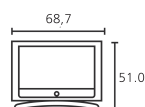

Article number EAN Colour options

68416T82 4011880105101  Chrome Silver

68416U82 4011880105125  High Gloss White

68416W82 4011880105118  High Gloss Black

Table-top solution
TV depth: 9.4
Total depth: 24.0

Floor Stand C 22/26
TV depth: 9.4
Total depth: 48.5

Wall-mounted solution
TV depth: 9.4
Total depth: 21.3

LOEWE.