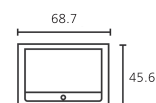

Article number EAN Colour options

68416T82 4011880105101  Chrome Silver

68416U82 4011880105125  High Gloss White

68416W82 4011880105118  High Gloss Black

Table-top solution
TV depth: 9.4
Total depth: 24.0

Floor Stand C 22/26
TV depth: 9.4
Total depth: 48.5

Wall-mounted solution
TV depth: 9.4
Total depth: 21.3

LOEWE.