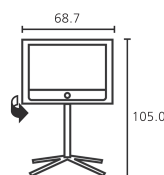

Article number EAN Colour options

68416T82 4011880105101  Chrome Silver

68416U82 4011880105125  High Gloss White

68416W82 4011880105118  High Gloss Black

Table-top solution
TV depth: 9.4
Total depth: 24.0

Floor Stand C 22/26
TV depth: 9.4
Total depth: 48.5

Wall-mounted solution
TV depth: 9.4
Total depth: 21.3

LOEWE.