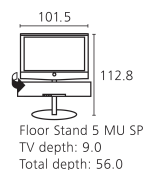

Technical specifications, delivery conditions, and other information are subject to change without notice.

1. [1] Not with MPEG 4.
   [2] Works only with channels broadcasting service information/NexTVView data.
   [3] DVB-S only with integrated DVB-S 2 (Tuner).
   [4] Function depends on signal format emitted by station.
   [5] Freeview variants available for UK.
   [6] Dolby is a registered trademark of the Dolby Laboratories Licensing Corporation.
   [7] Not available with Freeview interactivity in UK.
   [8] Only in conjunction with a corresponding adapter, to be ordered separately.

Article number	EAN	Colour options
68423T39	4011880116749	■ Chrome Silver
68423U39	4011880118347	□ High Gloss White
68423W39	4011880116756	■ High Gloss Black