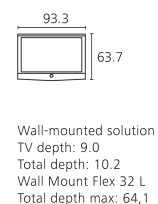

Technical specifications, delivery conditions, and other information are subject to change without notice.

1. [1] Not with MPEG 4.
   [2] Works only with channels broadcasting service information/NexTVView data.
   [3] DVB-S only with integrated DVB-S 2 (Tuner).
   [4] Function depends on signal format emitted by station.
   [5] Freeview variants available for UK.
   [6] Dolby is a registered trademark of the Dolby Laboratories Licensing Corporation.
   [7] Not available with Freeview interactivity in UK.
   [8] Only in conjunction with a corresponding adapter, to be ordered separately.

Article number	EAN	Colour options
68423T39	4011880116749	■ Chrome Silver
68423U39	4011880118347	□ High Gloss White
68423W39	4011880116756	■ High Gloss Black