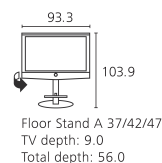

Technical specifications, delivery conditions, and other information are subject to change without notice.

1. [1] Not with MPEG 4.
   [2] Works only with channels broadcasting service information/NexTVView data.
   [3] DVB-S only with integrated DVB-S 2 (Tuner).
   [4] Function depends on signal format emitted by station.
   [5] Freeview variants available for UK.
   [6] Dolby is a registered trademark of the Dolby Laboratories Licensing Corporation.
   [7] Not available with Freeview interactivity in UK.
   [8] Only in conjunction with a corresponding adapter, to be ordered separately.

Article number	EAN	Colour options
68423T39	4011880116749	■ Chrome Silver
68423U39	4011880118347	□ High Gloss White
68423W39	4011880116756	■ High Gloss Black