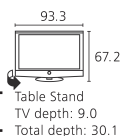

Technical specifications, delivery conditions, and other information are subject to change without notice.

1. [1] Not with MPEG 4.
   [2] Works only with channels broadcasting service information/NexTVView data.
   [3] DVB-S only with integrated DVB-S 2 (Tuner).
   [4] Function depends on signal format emitted by station.
   [5] Freeview variants available for UK.
   [6] Dolby is a registered trademark of the Dolby Laboratories Licensing Corporation.
   [7] Not available with Freeview interactivity in UK.
   [8] Only in conjunction with a corresponding adapter, to be ordered separately.

Article number	EAN	Colour options
68423T39	4011880116749	■ Chrome Silver
68423U39	4011880118347	□ High Gloss White
68423W39	4011880116756	■ High Gloss Black